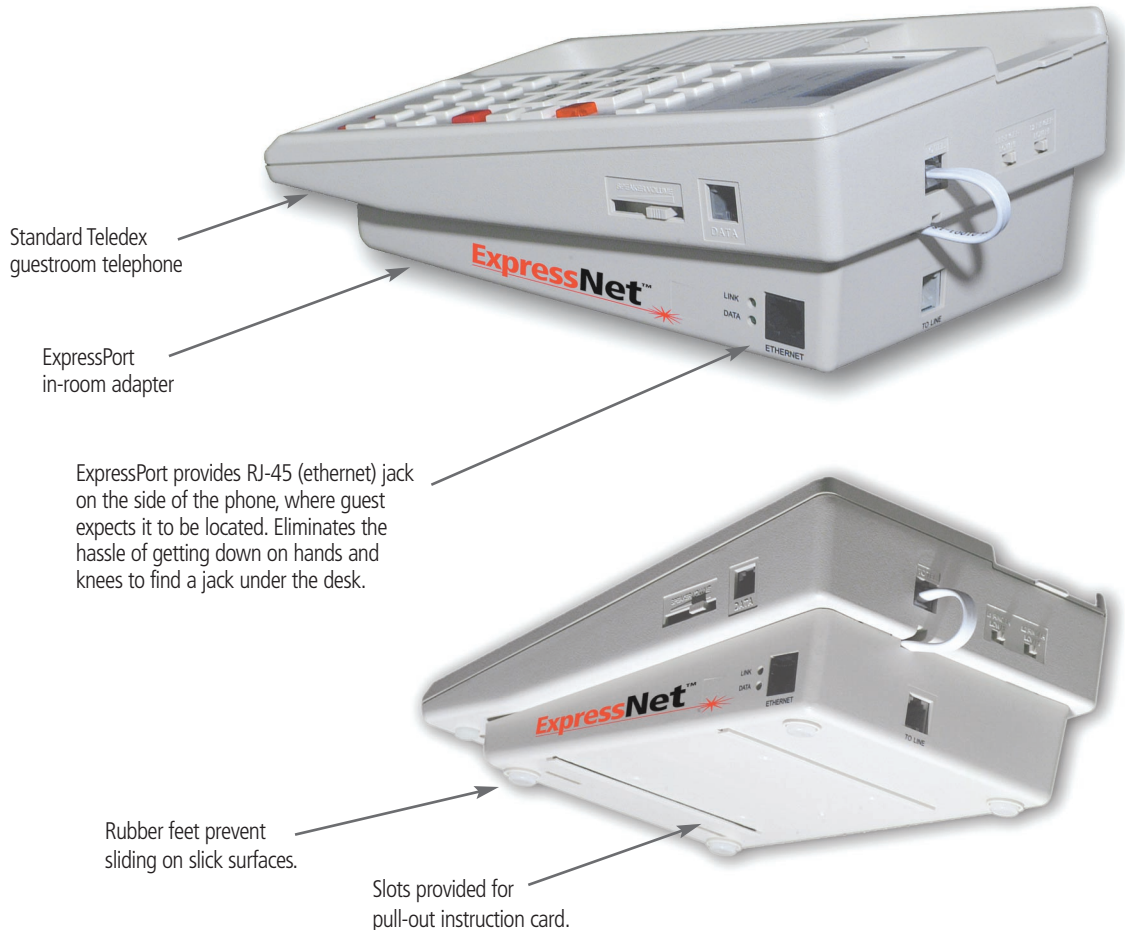

Uses Existing Wiring

ExpressNet provides high-speed access over your existing wiring infrastructure, so there's no expensive recabling necessary. It all works through the same phone wiring you already have.

Single Cord Convenience

The ExpressPort adapter attaches directly to the underside of most Teledex telephones, taking up no more space on the desktop. What's more, Teledex's single-cord power adapter provides both power and phone line connection in one cable, eliminating tangled wire mess and confusion.

Integrated ExpressPort Adapter

Attaches to the underside of most Teledex telephones to provide a convenient endpoint interface. EasyAccess RJ-45 jack allows for simple laptop connectivity. All-in-one design doesn't increase telephone footprint even a single millimeter, reducing clutter and saving space!