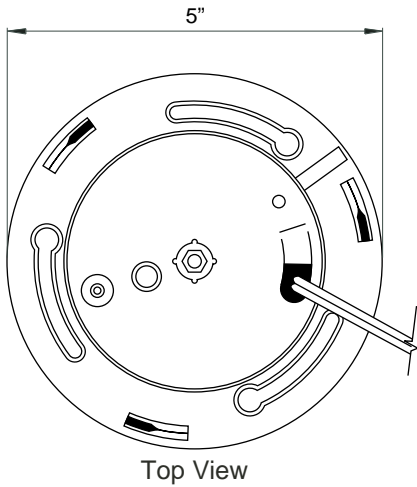

CP-47ES

1/3" Color EDR Hi-Res Indoor Dome Camera

- 540 lines of resolution
- 0.3 lux with f1.2 lens
- Vari-focal 4-9mm auto iris lens
- Automatic back light compensation, AGC, AWC
- Hi-speed auto electronic shutter – up to 1/100,000
- Aesthetic polycarbonate construction
- Compact size – 5" dia x 3 5/8" h

 **CREST**
ELECTRONICS INC
Video Security Since 1974

Product Data: CP-47ES 1/3" Color EDR Hi-Res Indoor Dome

	CP-47ES
Model Number	CP-47ES
Image Pick-Up Device	1/3" CCD Sony Super HAD
Effective Picture Elements	NTSC: 768x494 (HxV)
Horizontal Resolution	540 TV Lines
Minimum Illumination	0.3 Lux @ F1.2
S/N Ratio	More than 50dB
Auto Electronic Shutter	NTSC: 1/60-1/100,000s, Automatic
Auto Iris Control	DC Drive Iris Control
Gamma Characteristic	0.45
Lens Furnished	4-9mm (DCAI)
Focal Length/Aperture Ratio	f=4-9mm / F1.2-360
Angle Field of View	Wide=78.2°x57.6°; Tele=37.2°x26.8°
Auto Gain Control	Automatic
Auto White Balance	Automatic
Back Light Compensation	Automatic
Scanning System	Interlace 2:1
Synchronous System	Internal, negative sync
Video Output	1 Vp-p / 75 ohms
Power Supply	DC 12v / AC 24v dual voltage
Power Consumption	180mA max
Operating Temperature	14 ~ 122°F
Dimensions	5" dia x 3 5/8" h