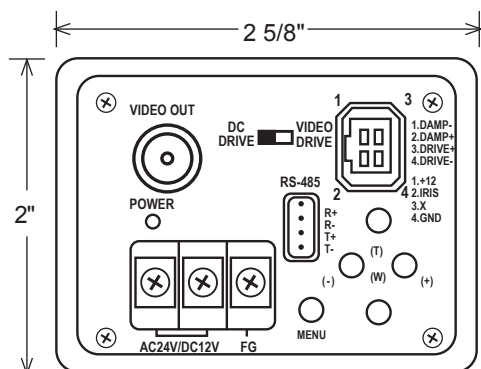

CP-9524WDR

Hi Res Day/Night WDR Camera

- 👉 1/3" CCD image sensor
- 👉 Wide Dynamic Range (WDR)
- 👉 High resolution (470 lines)
- 👉 Low light color image processing (0.1lux)
- 👉 Ultra low light b/w image processing (0.003lux)
- 👉 Motorized IR cut filter
- 👉 Supports C & CS style lenses
- 👉 Backlight compensation
- 👉 Supports video or DC style auto iris lenses
- 👉 Dual voltage (12vDC or 24vAC)
- 👉 Auto trace white balance
- 👉 2-year warranty

We see solutions.

Product Data: CP-9524WDR Hi Res True Day/Night Camera

Rear Panel

Model Number	CP-9524WDR
Product Description	Hi Res True Day/Night Camera
Image Area	4.9mm(v) x 3.7mm(h)
Pickup Elements	768(h) x 454(v) 1/3" IT CCD- EIA
Scanning System	EIA 2:1 Interlace EIA, V:60Hz, H:15.750KHz
Sync System	Internal
Video Output	1 Vpp Composite Output / 75 ohms
Lens Mount	CS Mount
Resolution	470 TV Lines
Gamma Correction	0.45
Minimum Illumination	0.1 Lux Color; 0.003 Lux B/W (DSS)
S/N Ratio	48dB
Power Source	DC12V / AC24V (+/-10%)
Power Consumption	DC / AC: 4.0W (max)
Ambient	50 ~ 122°F / 30 ~ 90% RH
Dimension	2" w x 1 7/8" h x 4 1/2" d
Weight	7 oz (max)
Shutter Control	Auto: 1/60 ~ 1/100,000 sec
Backlight Compensation	Multi-zone Selectable
Iris Control	Direct Drive Lenses
Gain Control	On / Off (Selectable)
Aperture Correction	Horizontal & Vertical Direction
Audio Output	1 Vpp- 1K ohms
White Balance	Auto Trace White Balance