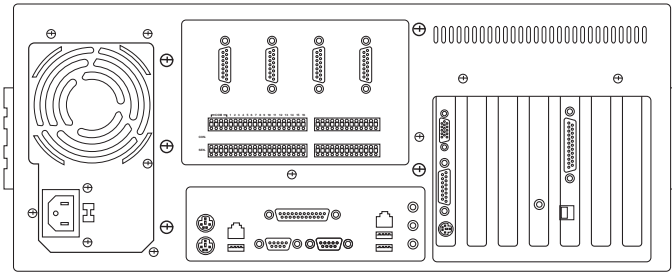

CDVS-7532

Digital Video Recorder

- 32 video inputs with looping outputs
- MPEG4 compression / real-time display
- 720 x 480 (4 CIF) resolution
- 960fps display and 480fps record rates
- 16 audio channels
- Two-way communication
- Listen to live and recorded audio at DVR and remotely
- Spot monitor output
- 16 input sensors and 16 output controls
- Multi-zone motion detection for every camera
- Adjustable sensitivity per motion zone
- Up to 3.0TB of internal Cool Drive storage
- Multiplatform remote software allows administration of digital and embedded DVRs
- Complete remote administration
- Quad Plex – view live, replay video, record video and back-up video
- Allows all 32 cameras to be viewed simultaneously

Video Security Since 1974

Product Data: CDVS-7532 Digital Video Recorder

Rack Mount Unit, Rear Panel

PC Tower, Rear Panel

Model Number	CDVS-7532
Camera Inputs	32 (BNC Type)
Looping Outputs	Yes (32 Ch)
Audio Inputs	16 (RCA Type)
Video Outputs	PC Monitor (VGA) / Analog Monitor
Screen Division	1 / 4 / 6 / 8 / 9 / 10 / 13 / 16 / 25 / 32
Display Speed	960FPS (Real-Time)
Recording Speed	480FPS (Max)
Resolution	360 x 240 (1CIF) / 720 x 240 (2CIF) / 720 x 480 (4CIF)
Available Recording Rates	360 x 240 - 480FPS (Max) / 720 x 240 - 240FPS (Max) / 720 x 480 - 120FPS (Max)
Compression Type	MPEG4
Sensor & Relay	16 Sensor Inputs / 16 Relay Outputs
PTZ Control	RS-485 / RS-422 / RS-232C
Network	10 / 100 Base TX Ethernet / Modem (Optional)
HDD Capacity	Up to 3.0TB Internal
Compressed File Size	360 x 240 (1~5kb) / 720 x 240 (2~10kb) / 720 x 480 (4~20kb)
Recording Mode	Continuous / Motion Detection / Sensor / Sensor or Motion / Emergency
Recording Schedule	Schedule Recording Mode by Camera / Day / Hour (Individual Settings)
Remote Transmission	Live Video / Replay / Remote Storage / Notification of Events
Remote Control	PTZ / Emergency Recording / Relay Output / Administration
Storage Temp / Humidity	-4 ~ 140°F / 20 ~ 95% RH
Operation Temp / Humidity	41 ~ 104°F / 20 ~ 80% RH