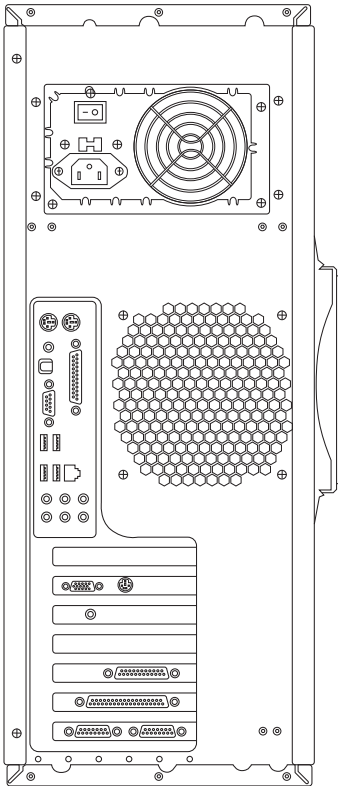

CDVS-7532

Digital Video Recorder

- 32 video inputs with looping outputs
- MPEG4 compression / real-time display
- 720 x 480 (4 CIF) resolution
- 960fps display and 480fps record rates
- 16 audio channels
- Two-way communication
- Listen to live and recorded audio at DVR and remotely
- Spot monitor output
- 16 input sensors and 16 output controls
- Multi-zone motion detection for every camera
- Adjustable sensitivity per motion zone
- Up to 3.0TB of internal Cool Drive storage
- Multiplatform remote software allows administration of digital and embedded DVRs
- Complete remote administration
- Quad Plex – view live, replay video, record video and back-up video
- Allows all 32 cameras to be viewed simultaneously

Video Security Since 1974

Product Data: CDVS-7532 Digital Video Recorder

Rack Mount Unit, Rear Panel

PC Tower, Rear Panel

Model Number	CDVS-7532
Camera Inputs	32 (BNC Type)
Looping Outputs	Yes (32 Ch)
Audio Inputs	16 (RCA Type)
Video Outputs	PC Monitor (VGA) / Analog Monitor
Screen Division	1 / 4 / 6 / 8 / 9 / 10 / 13 / 16 / 25 / 32
Display Speed	960FPS (Real-Time)
Recording Speed	480FPS (Max)
Resolution	360 x 240 (1CIF) / 720 x 240 (2CIF) / 720 x 480 (4CIF)
Available Recording Rates	360 x 240 - 480FPS (Max) / 720 x 240 - 240FPS (Max) / 720 x 480 - 120FPS (Max)
Compression Type	MPEG4
Sensor & Relay	16 Sensor Inputs / 16 Relay Outputs
PTZ Control	RS-485 / RS-422 / RS-232C
Network	10 / 100 Base TX Ethernet / Modem (Optional)
HDD Capacity	Up to 3.0TB Internal
Compressed File Size	360 x 240 (1~5kb) / 720 x 240 (2~10kb) / 720 x 480 (4~20kb)
Recording Mode	Continuous / Motion Detection / Sensor / Sensor or Motion / Emergency
Recording Schedule	Schedule Recording Mode by Camera / Day / Hour (Individual Settings)
Remote Transmission	Live Video / Replay / Remote Storage / Notification of Events
Remote Control	PTZ / Emergency Recording / Relay Output / Administration
Storage Temp / Humidity	-4 ~ 140°F / 20 ~ 95% RH
Operation Temp / Humidity	41 ~ 104°F / 20 ~ 80% RH