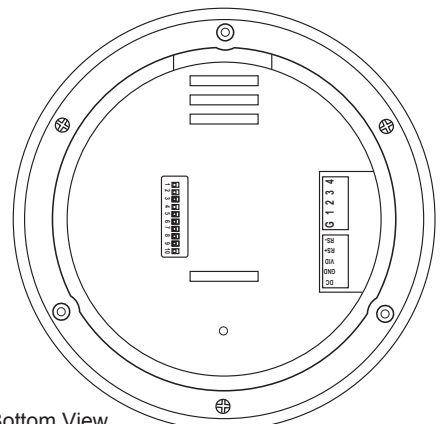

Bottom View

* Quick connect harness included

Product Data: CDP-1110CE Environmental Mini PTZ Dome

Model Number		CDP-1110CE (10x Zoom)	
Mechanical	Pan Rotation Angle	360° Endless	
	Pan Speed	Manual	100 ~ 200° / Sec. (64 Step)
		Preset	Max 200° / Sec.
	Tilt Rotation Angle	0 ~ 90°	
	Tilt Speed	Manual	100 ~ 200° / Sec. (64 Step)
		Preset	Max 200° / Sec.
System Accuracy		0.024°	
Functions	Presets	165 positions with a 16 character label available for each position with different speed steps	
	Group Tour	Max 8 Programmable Group Tours (each one consisting of up to 60 preset steps)	
	Auto Scan	Programmable Auto Scan	
	Sector	8 Selectable Sectors with 16 Characters	
	Password Protection	Yes	
	Alarm Actions	Activate Preset or Group Scanning	
	Auto Flip	On / Off	
	OSD Menu	Multiple Languages On Screen	
	Communication	RS-485	
	Protocol	Pelco P and D	
Electrical	Power Consumption	10 Watt Max	
	Power Supply	18-32vAC, 60/50Hz	
	Fuse	1.25 Amp (Dome Drive)	
	Alarm Input	4 Alarm (Off / NC / NO)	
Construction	Construction	Vandal Proof Body (Aluminum), Dome (Polycarbonate)	
	Dimensions	6.5" D x 6.25" H Body, 3.5"D Lower Dome	
	Weight	2.5 Lbs Dome, 2 Lbs Back Box	
	Motor Type	Stepper Motor	
	Operating Temperature	-10°F ~ 135°F	
	Certifications	IP66, CE, FCC	
Camera Module	Image Sensor	1/4" Sony Exview HAD CCD	
	Number of Effective Pixels (NTSC)	768 H x 494 V, 380K	
	Horizontal Resolution	More Than 480 TV Lines	
	Lens	Optical	10x Optical Zoom (F1.8, F=3.6 - 36mm)
		Digital	10x (100x with Optical)
	Minimum Shooting Distance	0.32mm (Wide) 1.5mm (Tele)	
	Digital Slow Shutter	On / Off	
	Min. Illumination	2.5 Lux, F1.8	
	Luminance S/N Ratio	More Than 52dB	
	Video Output	VBS: 1.0v p-p (Sync Negative), Y/C Output	
	BLC	On / Off	
	Flickerless Mode	On / Off (1/100)	
	White Balance	AWB / ATW / Indoor / Outdoor	